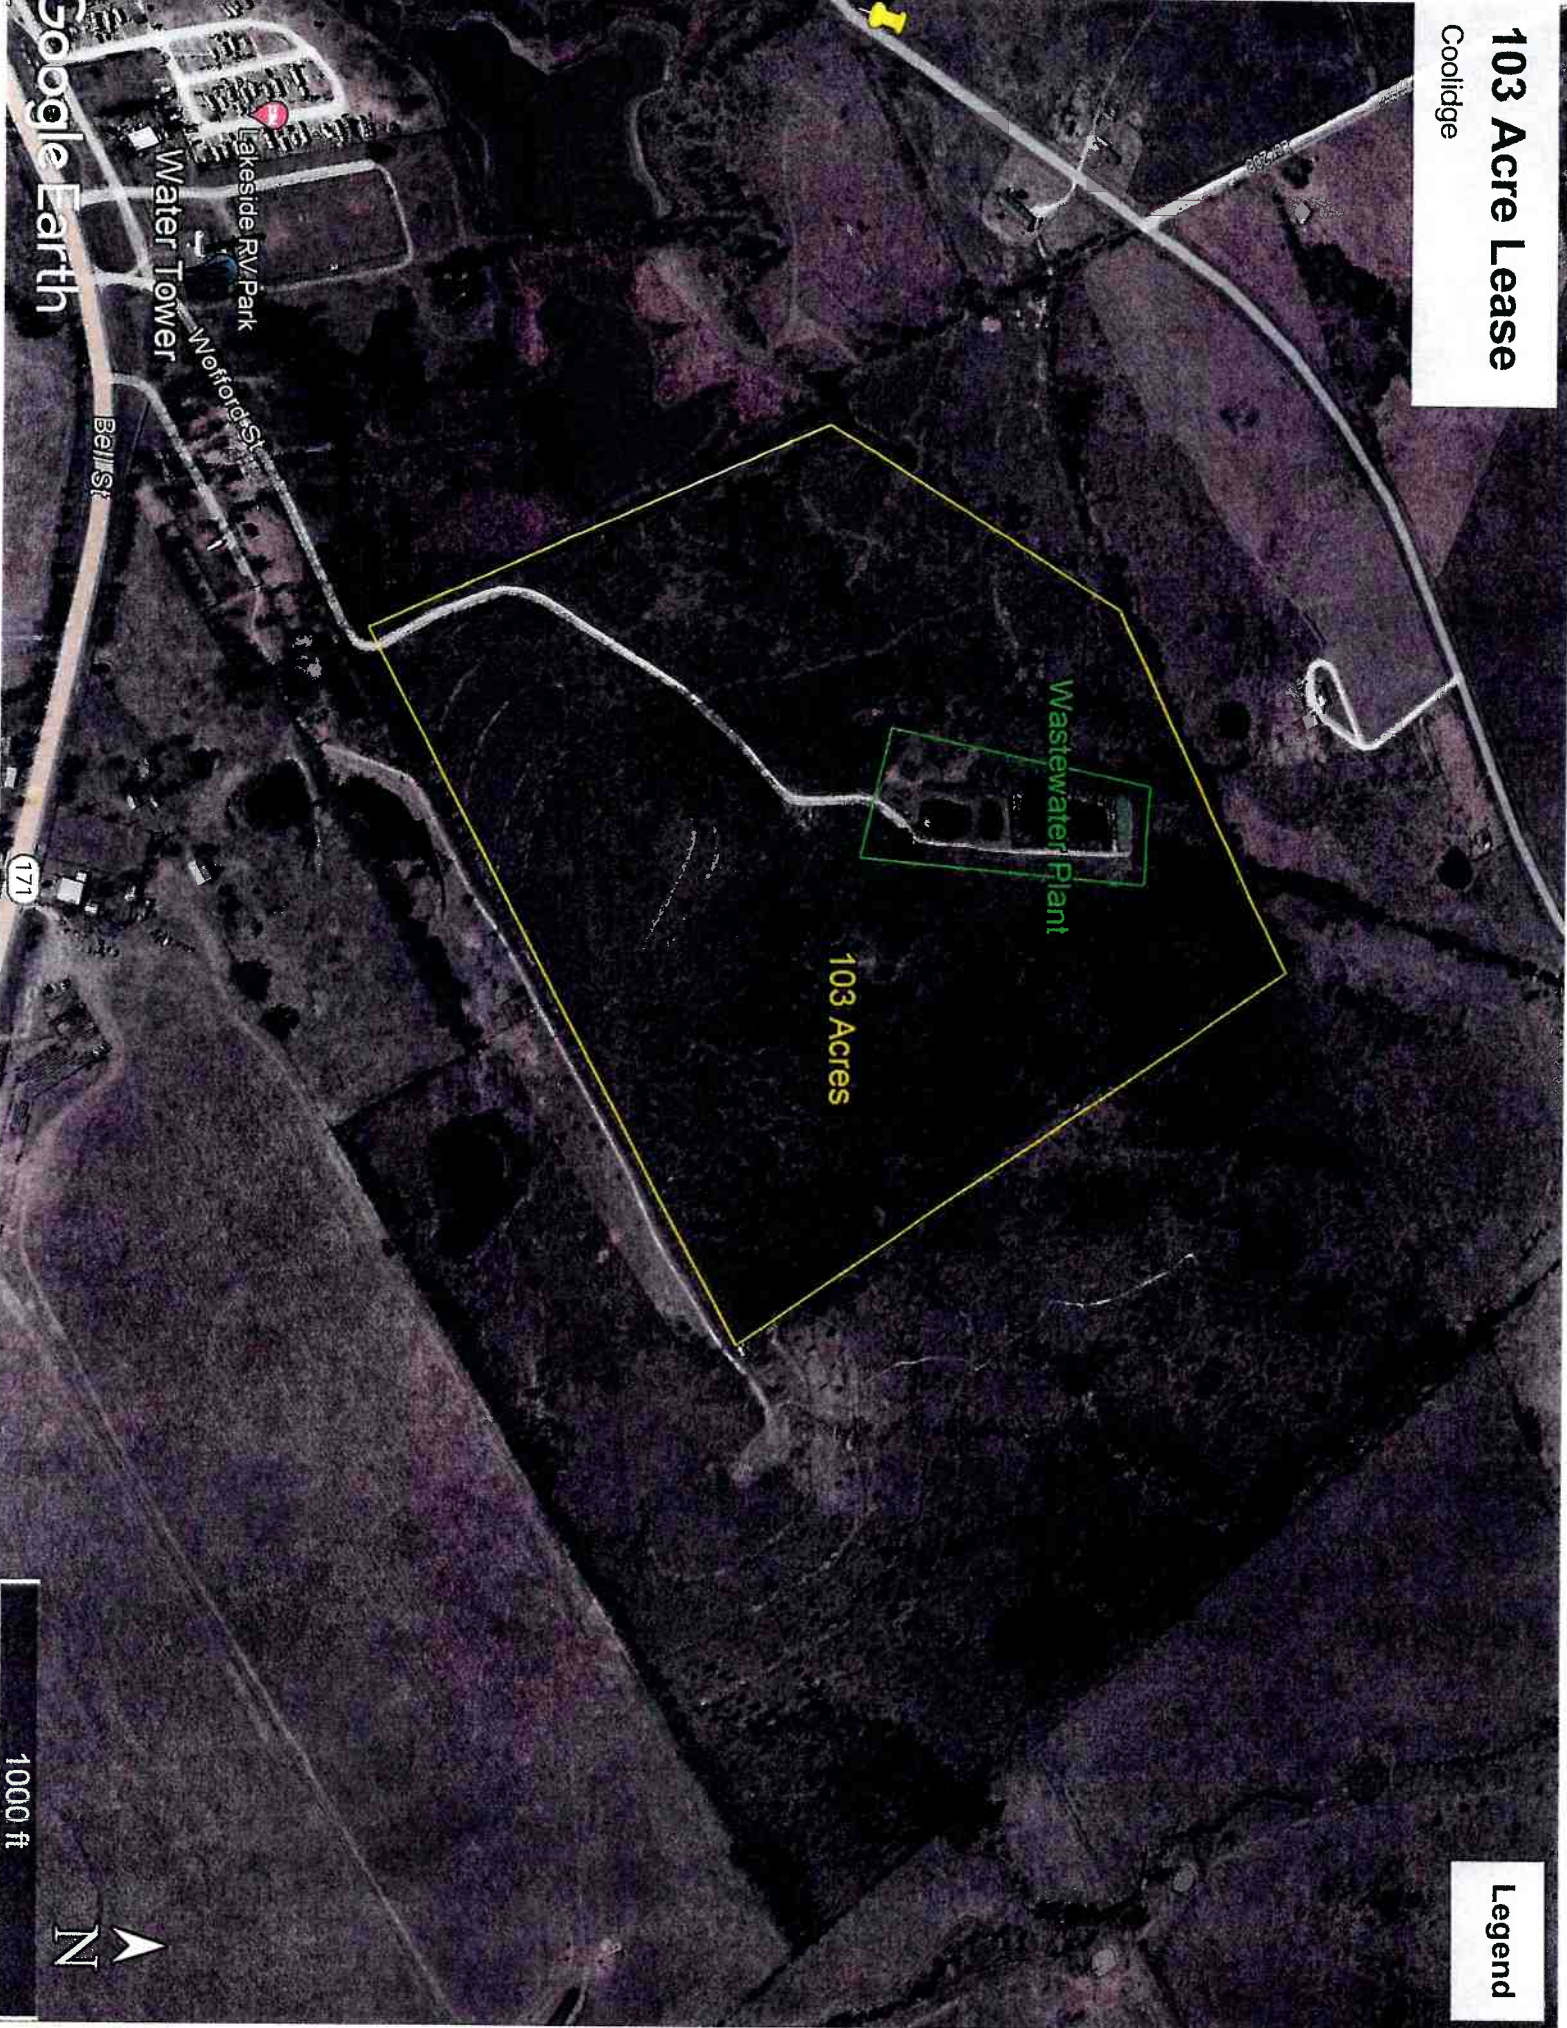

103 Acre Lease

Coolidge

Legend

1000 ft